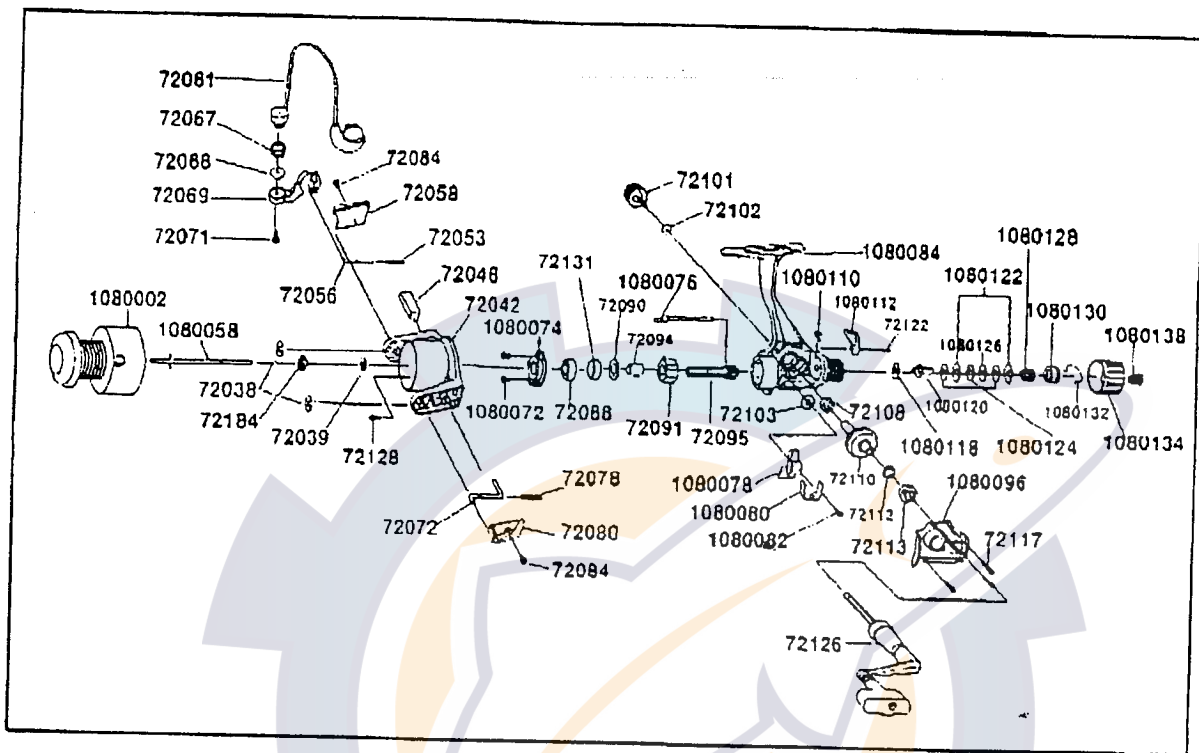

**DIAGRAM AG 1 R**

**PART LIST**

PART NO	PART NAME	PART NO	PART NAME	PART NO	PART NAME
1080002	SPool assy	72061	Bail assy	1080110	Stoper lever spring
1080058	Main shaft	72071	Bail screw	72102	Handle sc. cap.wshr.
72038	E-Clip	1080072	Bearing plate screw	72101	Handle sc. cap
72184	Roter-nut	1080074	Bearing plate	1080112	Stoper lever
72039	Roter D washer	72088	Ball bearing	72122	Stoper lever sc.
72128	Roter nut lock screw	72095	Pinion gear	1080118	Drag "E" washer
72042	Roter	1080076	Tail shaft	1080120	Metal
72072	Kick lever	72103	O/S gear	1080122	Drag "A" washer
72078	Kick lever spring	1080078	O/S slider	1080124	Drag "B" washer
72084	Kick lever cover screw	1080080	O/S slider retainer	1080126	Drag "D" washer
72080	Kick lever cover	1080082	O/S slider screw	1080128	Drag spring
72048	Roter balance	1080084	Body	1080130	Drag nut
72056	Bail spring shaft	72108	Body bushing	1080132	Back claw spring
72053	Bail spring	72110	Drive gear	1080134	Rear drag cap
72058	Bail spring cover	72112	Adj washer	1080138	Rear drag cap sc.
72084	Bail sp. cvr. sc.	72113	Body cvr. ball bearing	72091	One way clutch
72069	Arm lever	1080096	Body cover	72094	One way clutch bush
72068	Bail washer	72117	Body cvr. sc.	72090	Bearing washer
72067	Line roller	72126	Handle assy	72131	B/Bearing bush